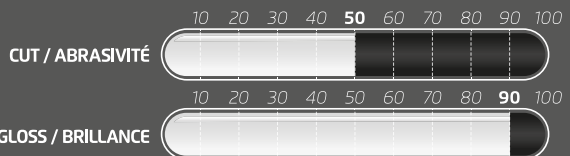

S'utilise avec le
Disque mousse medium.

To use with
Step 2 Medium Pad

Code article : **018120 1**

Gencod : **3170650181200**