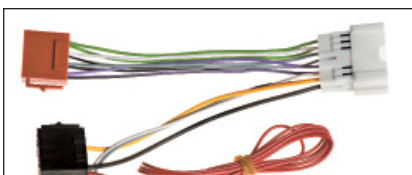

C7044PAR 8 012135 295727

C7054PAR 8 012135 292344