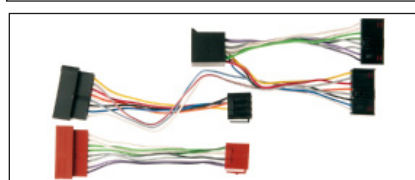

C2714PAR 8012135288217