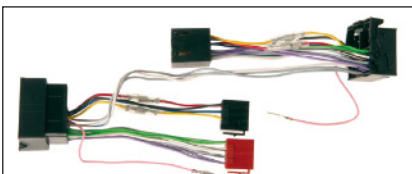

C6534PAR 8012135288149