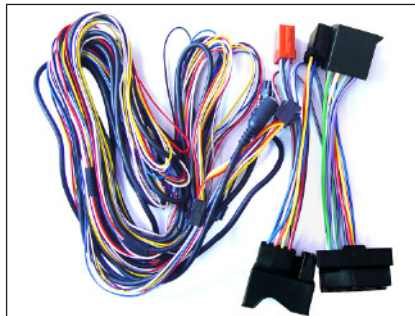

C1534PARMK 8012135288309