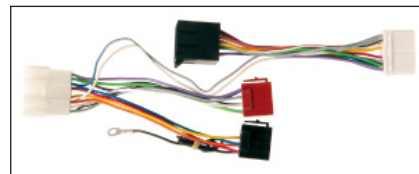

C5524PAR 8012135288255