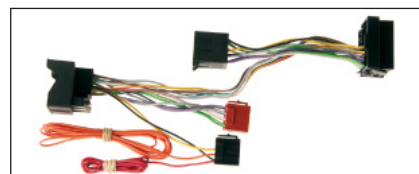

C5225PAR 8012135288200