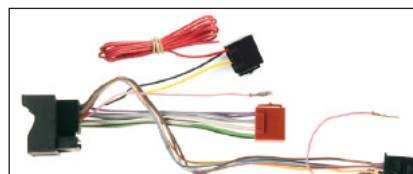

C9544PAR 8012135288156