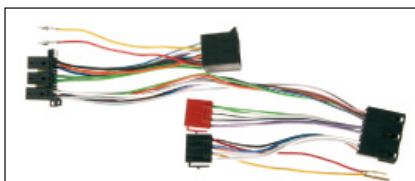

ACCESSOIRES AUTORADIO CAR RADIO ACCESSORIES

CABLES POUR KIT MAINS-LIBRES *HANDS-FREE CAR CABLES*

C000696PAR 8012135288392

C001025 8012135288262

C1227PAR 8012135295703

C1336PAR 8012135288361

C1514PAR 8012135288477