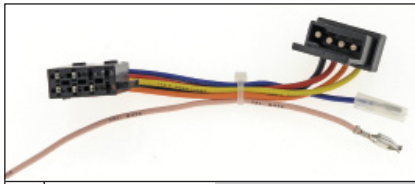

ACCESSOIRES AUTORADIO CAR RADIO ACCESSORIES

FAISCEAUX WIRING HARNESS

2   **25.227.02**   8 012135 111270